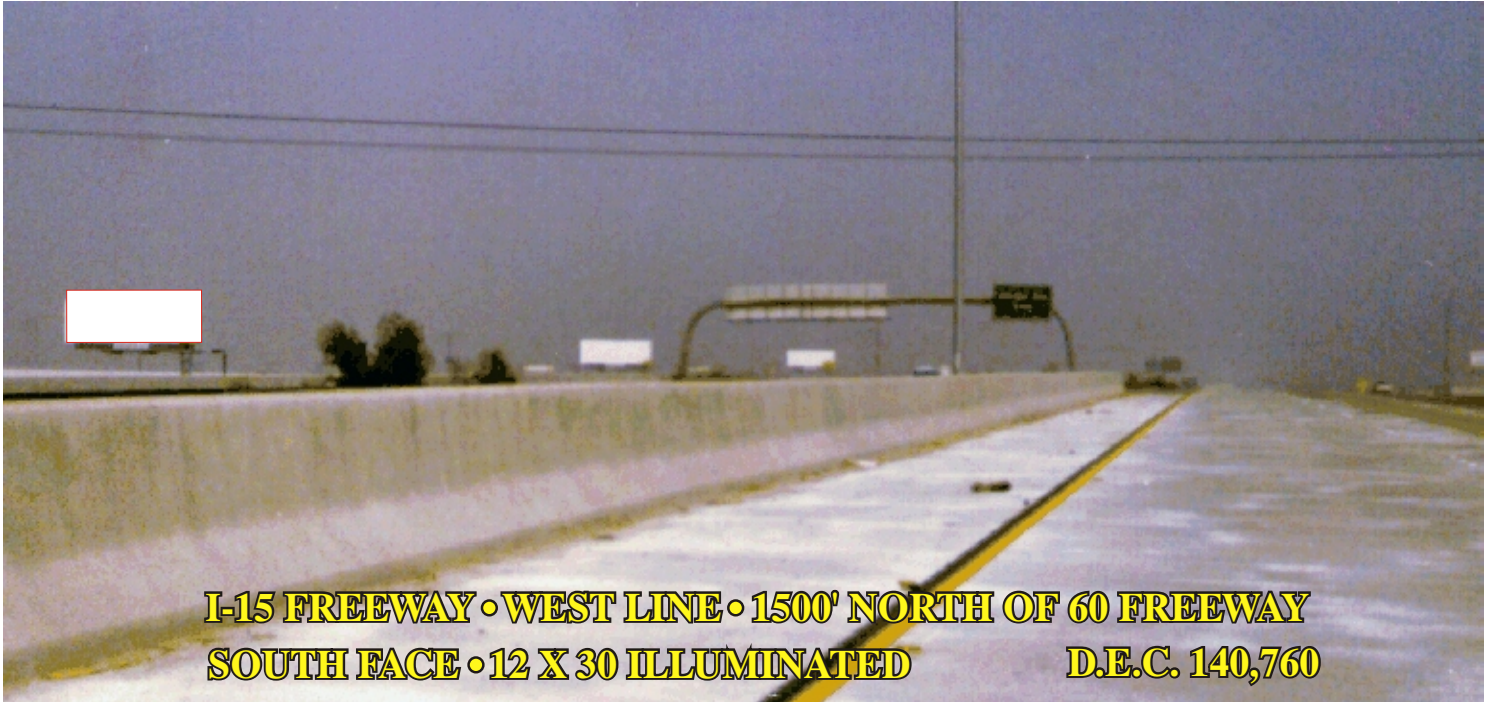

R 2362
Ontario/Mira Loma

632 S. HOPE AVE., ONTARIO, CALIFORNIA 91761-1823
(909) 983-4414 • FAX (909) 983-7579

General Outdoor Advertising

INLAND EMPIRE - WEST

**I-15 FREEWAY • WEST LINE • 1500' NORTH OF 60 FREEWAY
SOUTH FACE • 12 X 30 ILLUMINATED D.E.C. 140,760**

**ONE OF A VERY LIMITED NUMBER OF LOCATIONS ON
THE I-15 BETWEEN THE I-10 AND 60 FREEWAYS.**