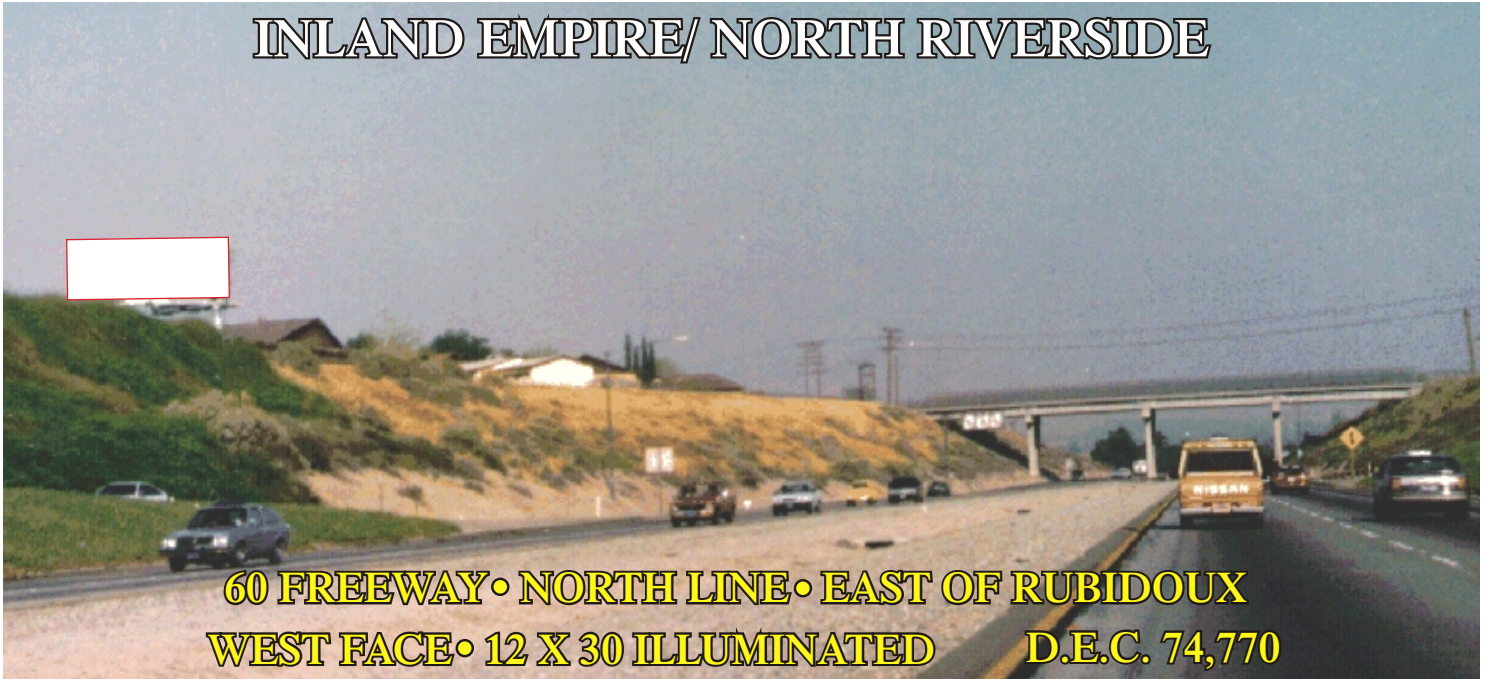

R 2322
Riverside

632 S. HOPE AVE., ONTARIO, CALIFORNIA 91761-1823
(909) 983-4414 FAX (909) 983-7579

General Outdoor Advertising

INLAND EMPIRE/ NORTH RIVERSIDE

**60 FREEWAY • NORTH LINE • EAST OF RUBIDOUX
WEST FACE • 12 X 30 ILLUMINATED D.E.C. 74,770**

UNIQUE DISPLAY IN AN AREA WITH A LIMITED NUMBER OF LOCATIONS