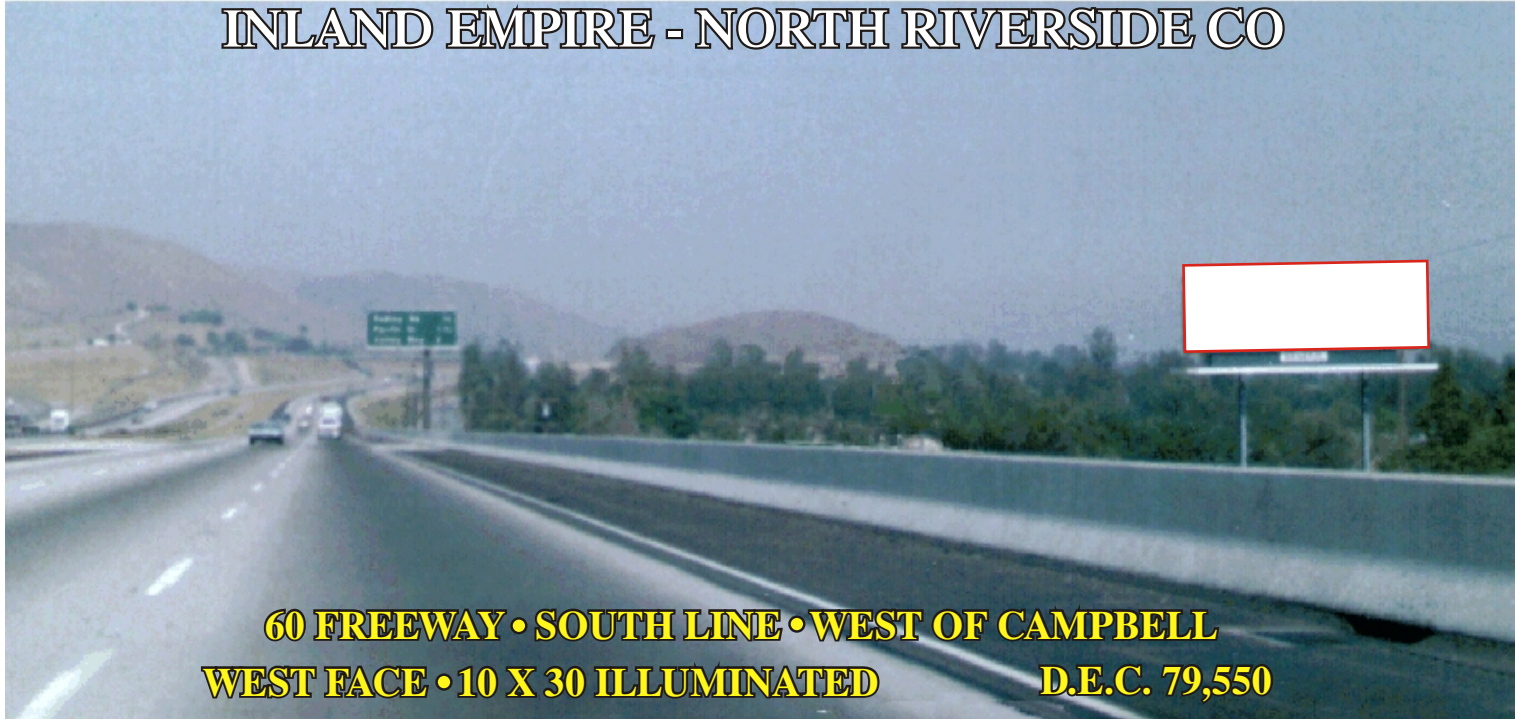

www.general-outdoor.com

632 S. HOPE AVE., ONTARIO, CALIFORNIA 91761-1823  
(909) 983-4414 • FAX (909) 983-7579

R 2282  
Mira Loma

### INLAND EMPIRE - NORTH RIVERSIDE CO

**60 FREEWAY • SOUTH LINE • WEST OF CAMPBELL**  
**WEST FACE • 10 X 30 ILLUMINATED** **D.E.C. 79,550**

**EXCELLENT, HIGHLY VISIBLE DISPLAY LOCATED BETWEEN DOWNTOWN RIVERSIDE AND THE MARKET DISTRICT; AND ONTARIO AIRPORT, ONTARIO MILLS, AND CALIFORNIA SPEEDWAY**