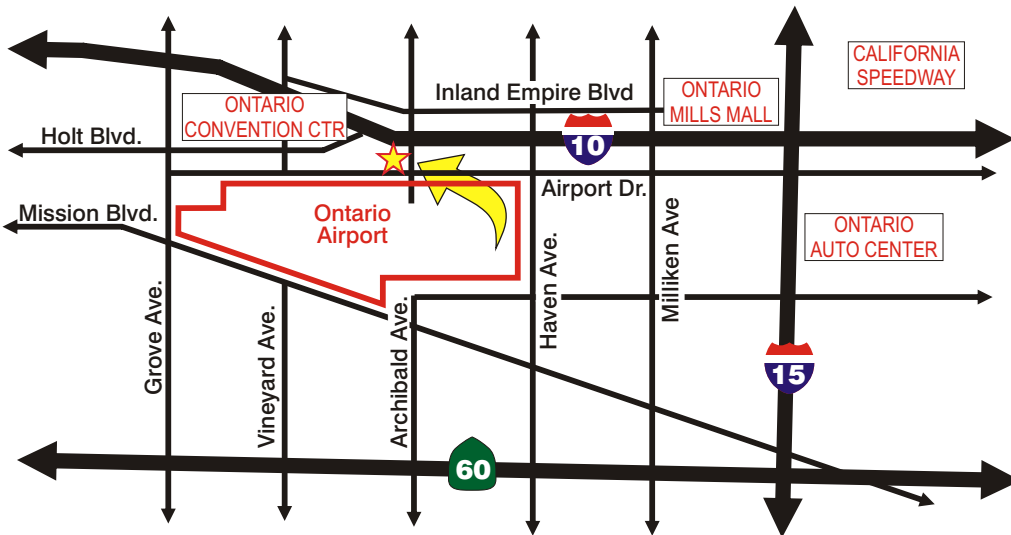

B 2594
B 2595
Ontario

632 S. HOPE AVE., ONTARIO, CALIFORNIA 91761-1823
(909) 983-4414 • FAX (909) 983-7579

General Outdoor Advertising

ONTARIO AIRPORT MAIN ENTRANCE

**NORTHEAST CORNER OF ARCHIBALD AVE. & AIRPORT DR.
SOUTH FACES • 18x18 & 5x18 BACK-LIT ILLUMINATION D.E.C. 25,250**

EXCLUSIVE LOCATION AT THE MAIN ENTRANCE TO THE ONTARIO AIRPORT

Ontario Airport (ONT):
-Over 7 Million Passengers In 2006
-224 Daily Flights
-23 Carriers
-21 Affiliated Hotels
-Services Over 6 Million People In The 4 Surrounding Counties
-The Centerpiece of One of the Fastest Growing Transportation Regions in the U.S.