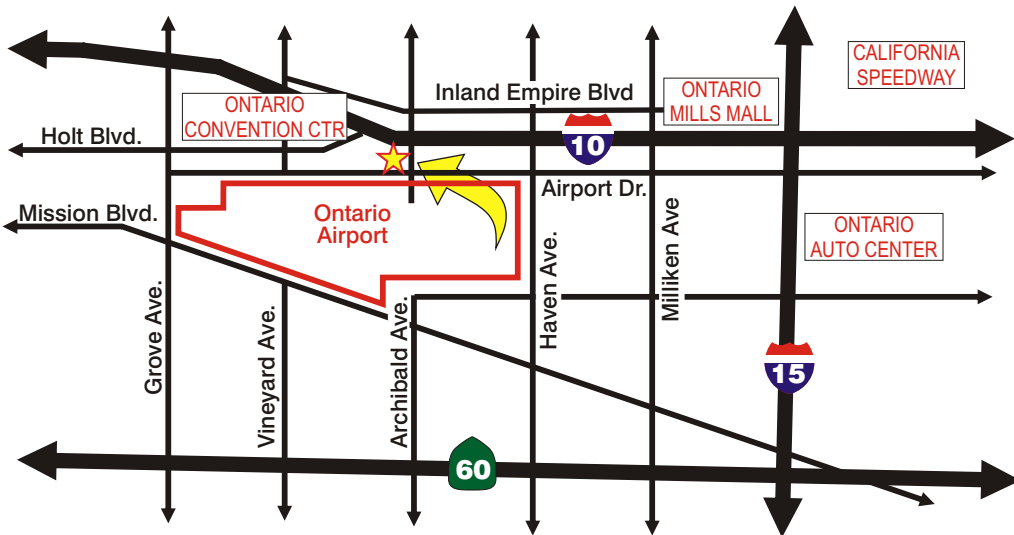

B 2592
B 2593
Ontario

632 S. HOPE AVE., ONTARIO, CALIFORNIA 91761-1823
(909) 983-4414 • FAX (909) 983-7579

General Outdoor Advertising

ONTARIO AIRPORT MAIN ENTRANCE

**NORTHEAST CORNER OF ARCHIBALD AVE. & AIRPORT DR.
NORTH FACES • 18x18 & 5x18 BACK-LIT ILLUMINATION D.E.C. 25,250**

EXCLUSIVE LOCATION AT THE MAIN ENTRANCE TO THE ONTARIO AIRPORT

Ontario Airport (ONT):
-Over 7 Million Passengers In 2006
-224 Daily Flights
-23 Carriers
-21 Affiliated Hotels
-Services Over 6 Million People
In The 4 Surrounding Counties
-The Centerpiece of One of the
Fastest Growing Transportation
Regions in the U.S.