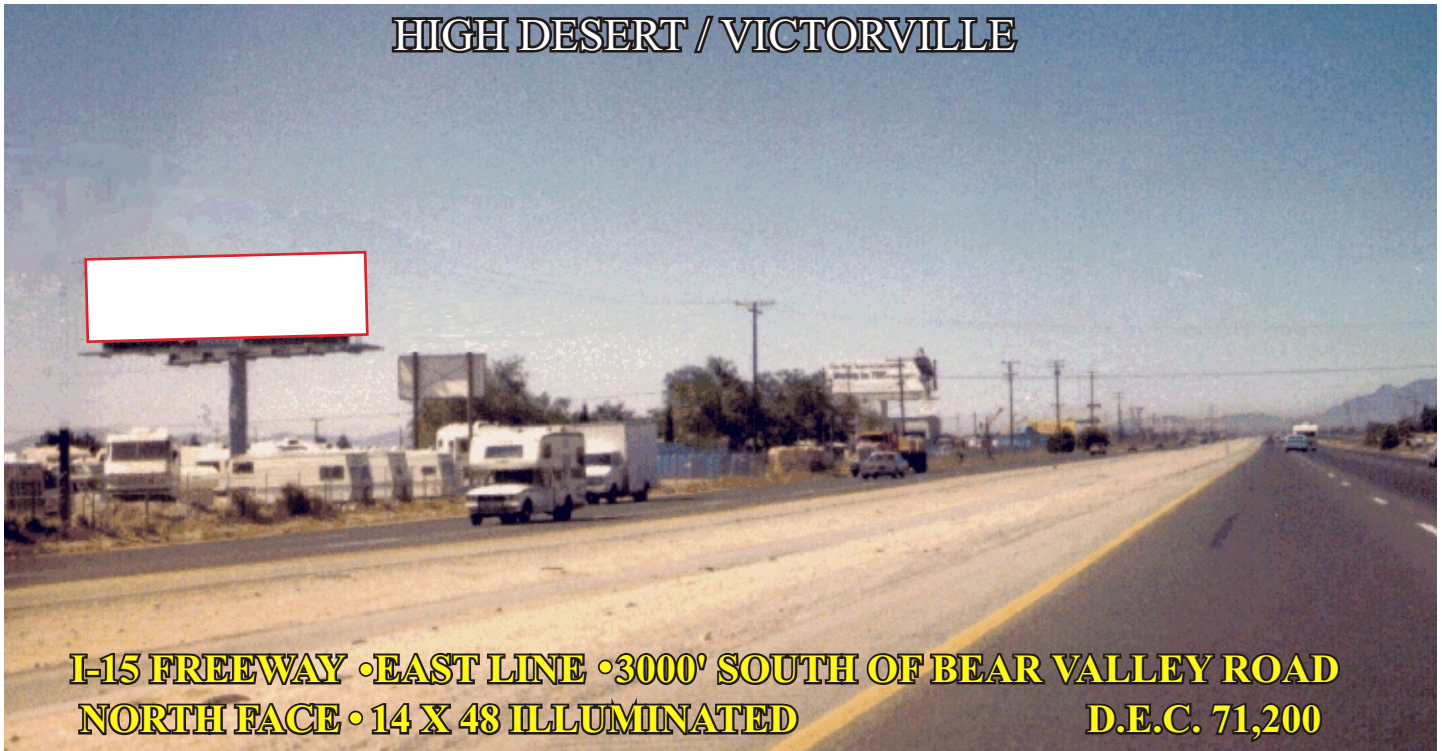

www.general-outdoor.com

632 S. HOPE AVE., ONTARIO, CALIFORNIA 91761-1823
(909) 983-4414 FAX (909) 983-7579

General Outdoor Advertising

HIGH DESERT / VICTORVILLE

**I-15 FREEWAY • EAST LINE • 3000' SOUTH OF BEAR VALLEY ROAD
NORTH FACE • 14 X 48 ILLUMINATED D.E.C. 71,200**

**EXCELLENT DISPLAY FOR SOUTHBOUND TRAFFIC DRIVING THROUGH
VICTORVILLE INCLUDING HIGH DESERT COMMUTERS AND TOURISTS
RETURNING FROM LAS VEGAS AND OTHER NEVADA RESORTS**