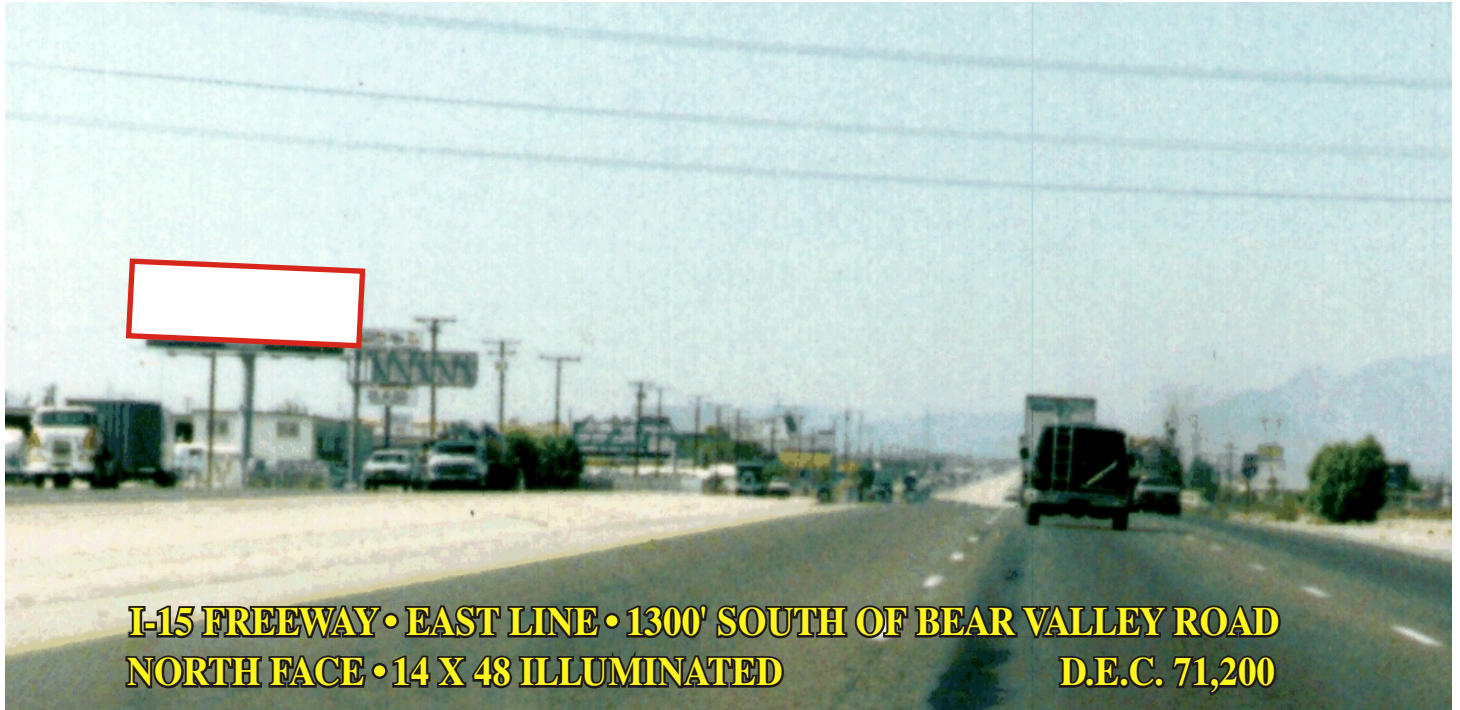

632 S. HOPE AVE., ONTARIO, CALIFORNIA 91761-1823  
(909) 983-4414 • FAX (909) 983-7579

**General Outdoor Advertising**

**HIGH DESERT / VICTORVILLE**

**I-15 FREEWAY • EAST LINE • 1300' SOUTH OF BEAR VALLEY ROAD  
NORTH FACE • 14 X 48 ILLUMINATED D.E.C. 71,200**

**EXCELLENT DISPLAY FOR ALL SOUTHBOUND TRAFFIC  
LEAVING OR DRIVING THROUGH VICTORVILLE**