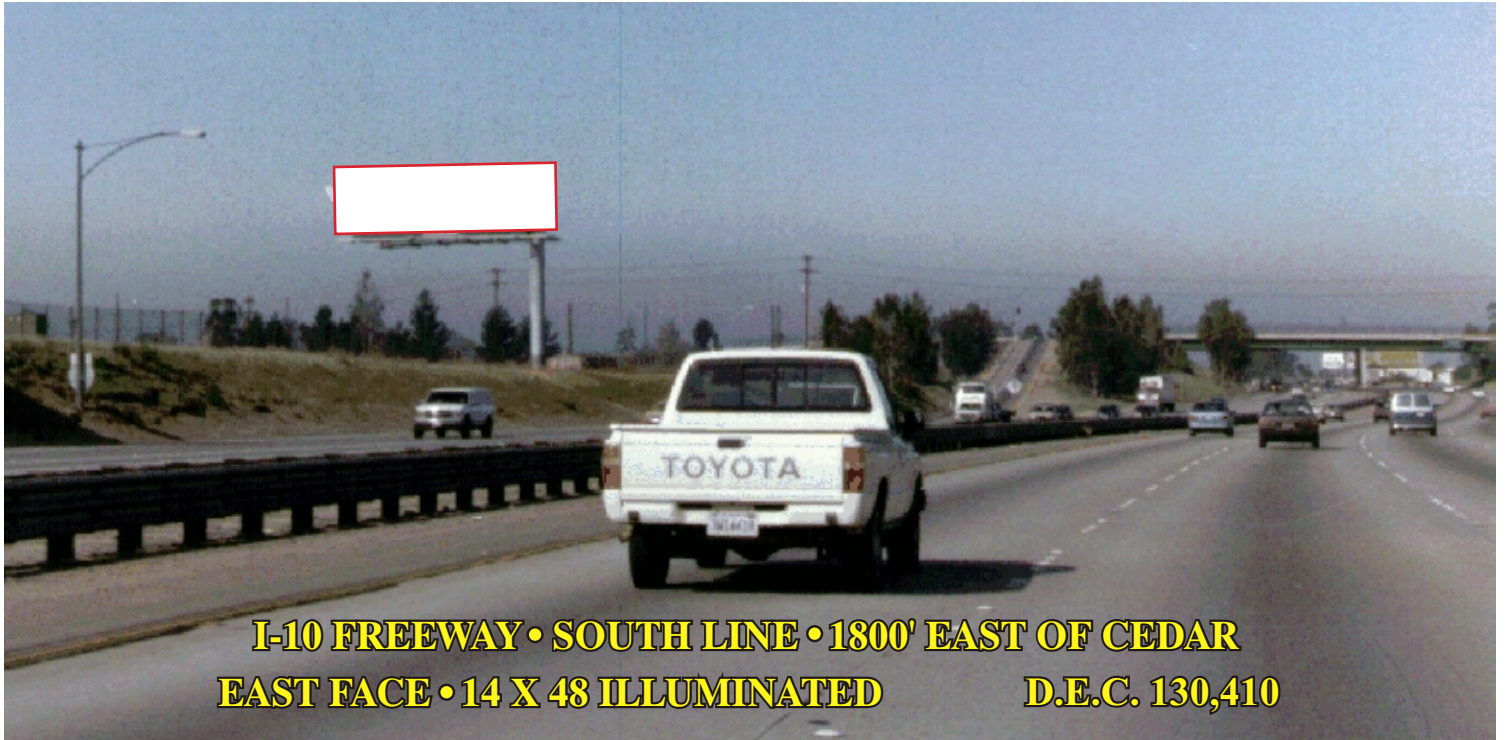

### INLAND EMPIRE - WEST

**I-10 FREEWAY • SOUTH LINE • 1800' EAST OF CEDAR  
EAST FACE • 14 X 48 ILLUMINATED D.E.C. 130,410**

**EXCELLENT DISPLAY IN A KEY "HIGH GROWTH"  
AREA OF THE INLAND EMPIRE**