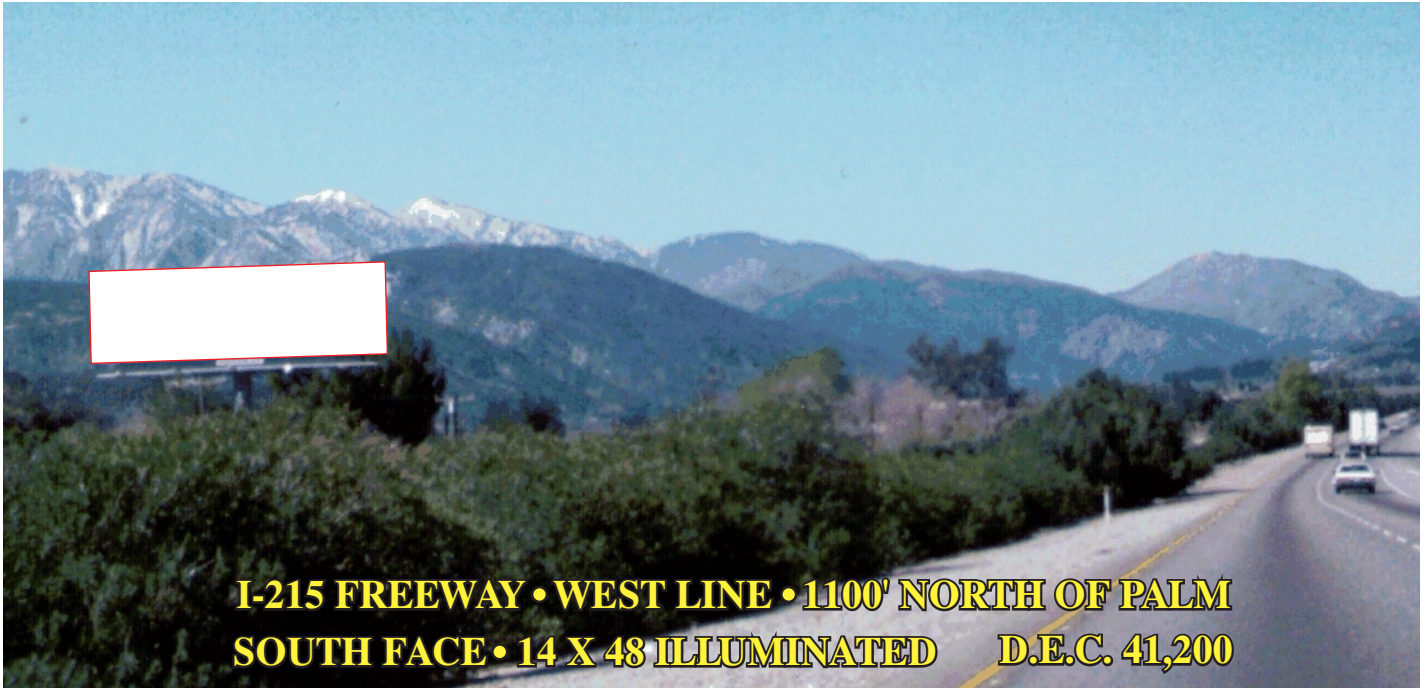

www.general-outdoor.com

632 S. HOPE AVE., ONTARIO, CALIFORNIA 91761-1823
(909) 983-4414 • FAX (909) 983-7579

B 2284
San Bernardino

General Outdoor Advertising

SAN BERNARDINO - NORTH

**I-215 FREEWAY • WEST LINE • 1100' NORTH OF PALM
SOUTH FACE • 14 X 48 ILLUMINATED D.E.C. 41,200**

**ONE OF A LIMITED NUMBER OF LOCATIONS BETWEEN
SAN BERNARDINO AND THE HIGH DESERT**